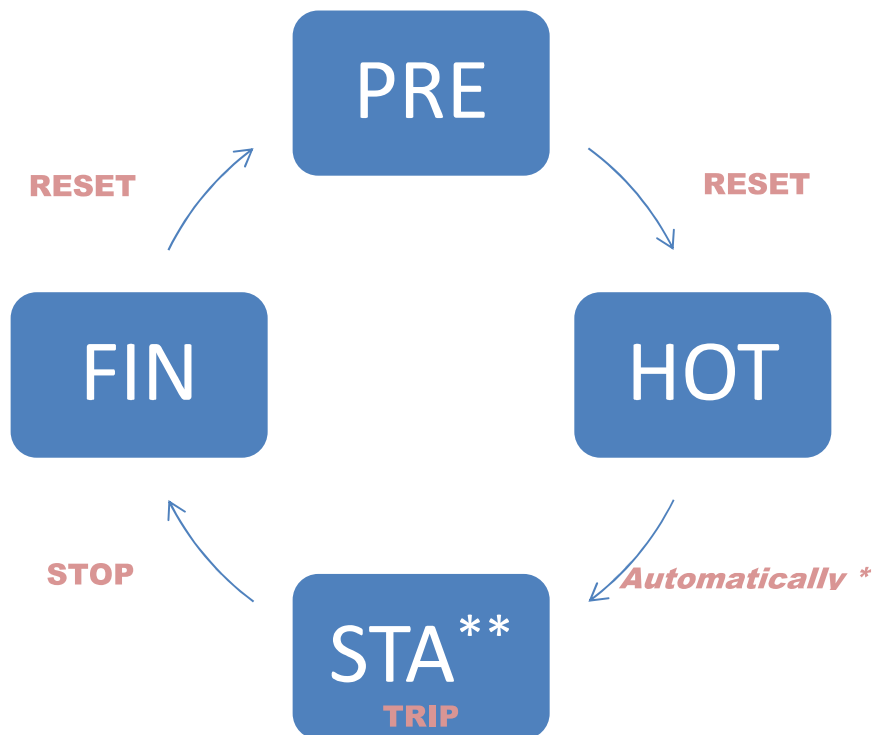

## One page explanation

**PRE:** prior to the test

**HOT:** "ready to go"

**STA:** On the KP

**FIN:** FINished

\* Manual start: **TRIP**

➤ Restore **HOT** status: **RESET (long)**

\*\* Only Regularity

1. Change Average Speed manually: **SETUP**  
2. Activate next character: **STAGES**  
3. Activate Average Speed: **DIM**

1. Change Average Speed from list: **STAGES**  
2. Select next Average Speed: **STAGES**  
3. Activate Average Speed: **DIM**

➤ Forward/stop/reverse: **RESET (short)**